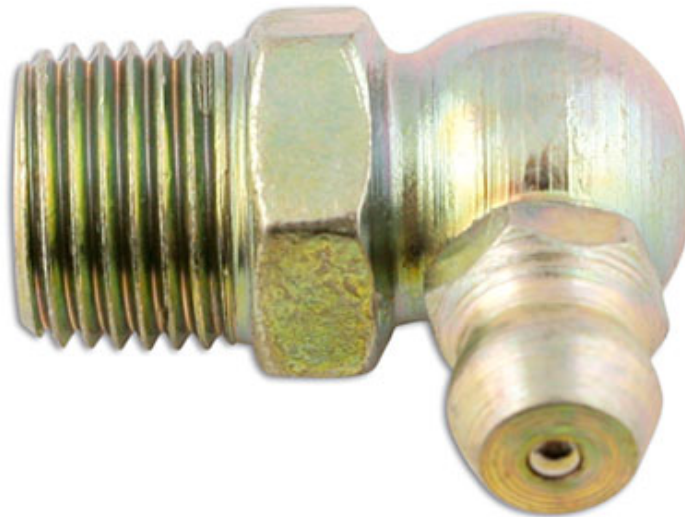

90° Angle Grease Nipple 1/8" Gas BSP 25pc

Additional Information

- Grease Nipple
- 90° Angle Profile
- 1/8" Gas BSP thread
- Grease guns available in Laser range.
- 25pc

<http://product/31242>